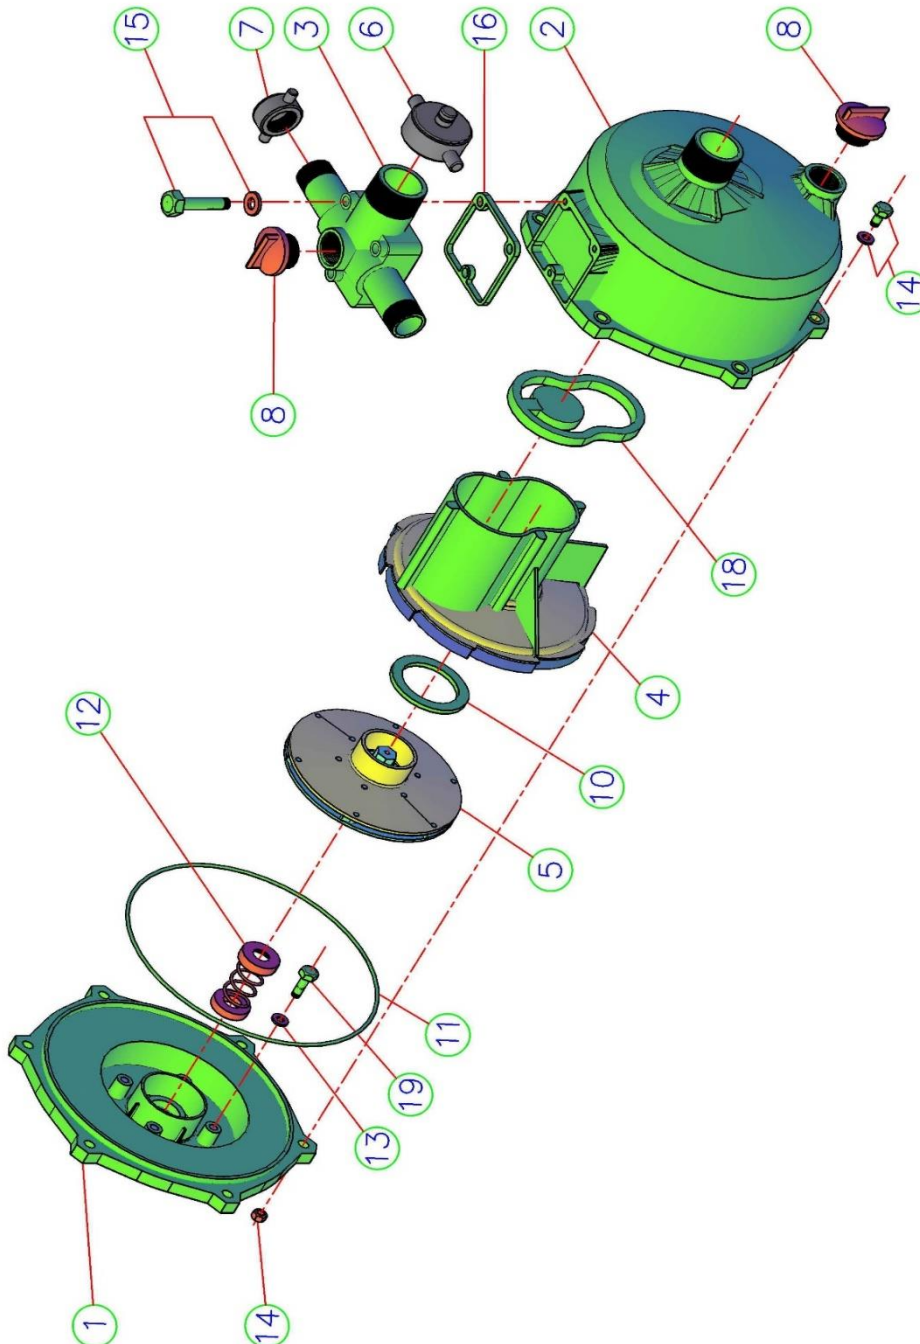

MH15-SHP Parts Breakdown